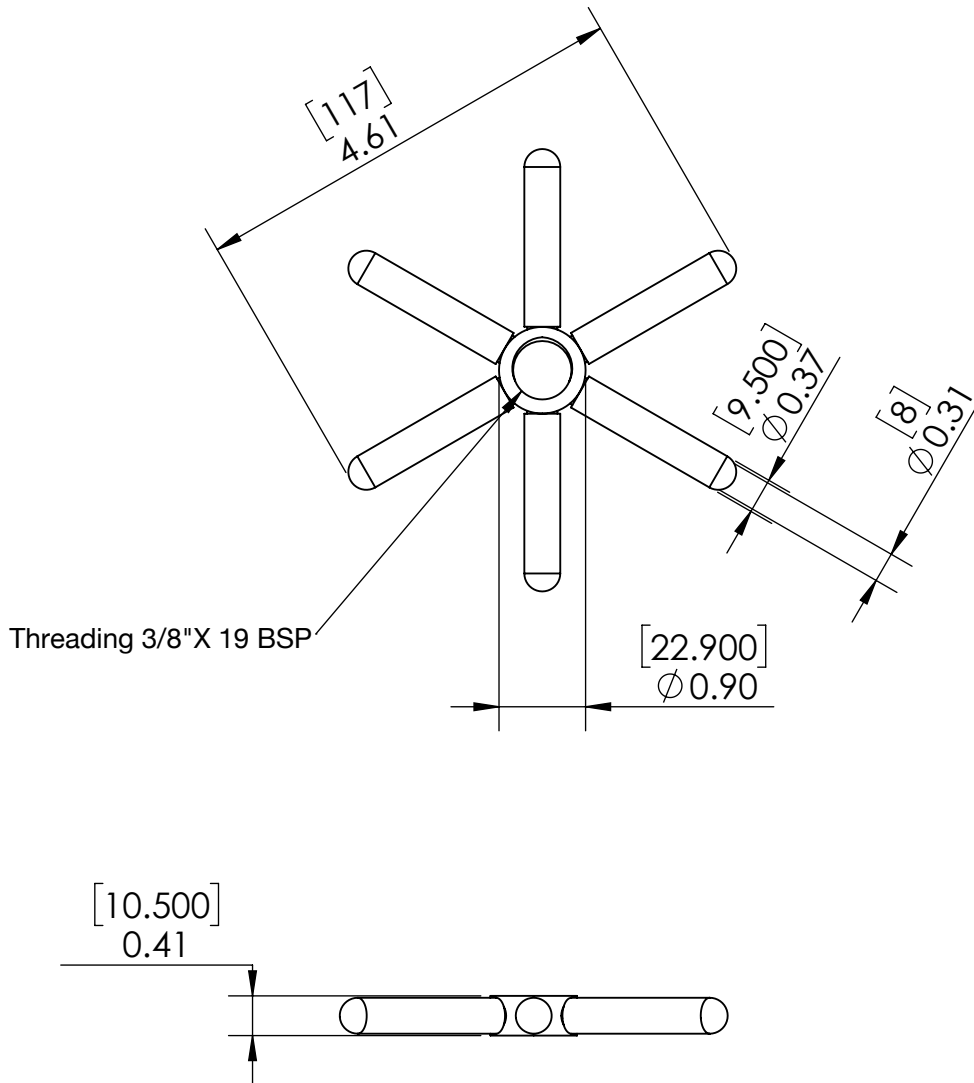

Option Available

| Part No | Part Name |
|---------|---|
| C4135 | Replacement Pipe Set For SS Rinser Disk |

Product Dimensions:-

Revision # 1 - -
Copyright © 2017 Krome Dispense. All Rights Reserved